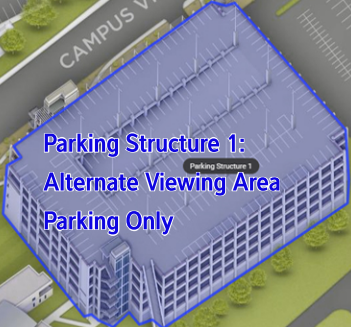

E BARHAM DR

CAMPUS WAY

CAMPUS VIEW DR

CAMPUS VIEW DR

Parking Structure 1:
Alternate Viewing Area
Parking Only

Alternate Viewing Area Drop-Off
Graduate Drop-Off
Campus Way Roundabout

University Student Union

Alternate Viewing Area
in USU 2nd Floor