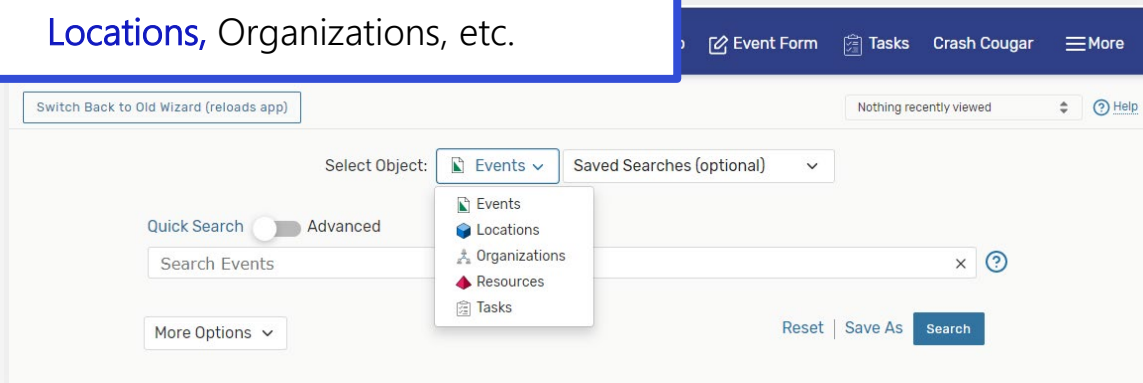

Three Places to Find What You Are Looking For

1. Go to Search
2. Recently Viewed
3. More (hamburger icon)

These options will always appear in the top right hand corner on all screens as you navigate through 25Live.

25Live Pro Guest Sign In More

Go to Search Nothing recently viewed

1. Go to Search

Click on the Go to Search button for search options. Select from the drop down menu to search for:

- Events (event name/reference number),
- Locations, Organizations, etc.

Event Search: enter key word or reference number

Location Search: enter location name, short name or room number

2. Recently Viewed

Events and Locations that you've **recently opened** will appear here – most recent on top.