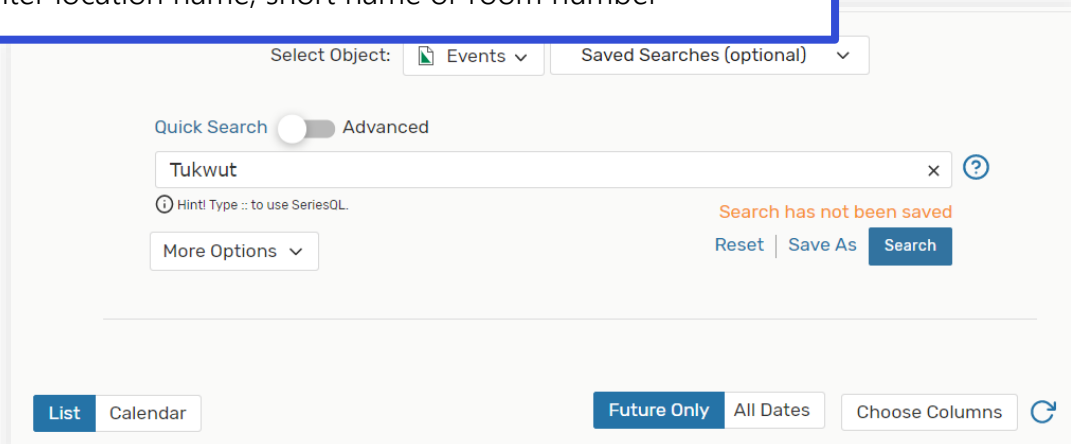

Three Places to Find What You Are Looking For

1. Go to Search
2. Recently Viewed
3. More (hamburger icon)

These options will always appear in the top right hand corner on all screens as you navigate through 25Live.

25Live Pro Guest Sign In More

Go to Search Nothing recently viewed

1. Go to Search

Click on the Go to Search button for search options. Select from the drop down menu to search for:

- Events (event name/reference number),
- Locations, Organizations, etc.

Event Search: enter key word or reference number

Location Search: enter location name, short name or room number

2. Recently Viewed

Events and Locations that you've **recently opened** will appear here – most recent on top.