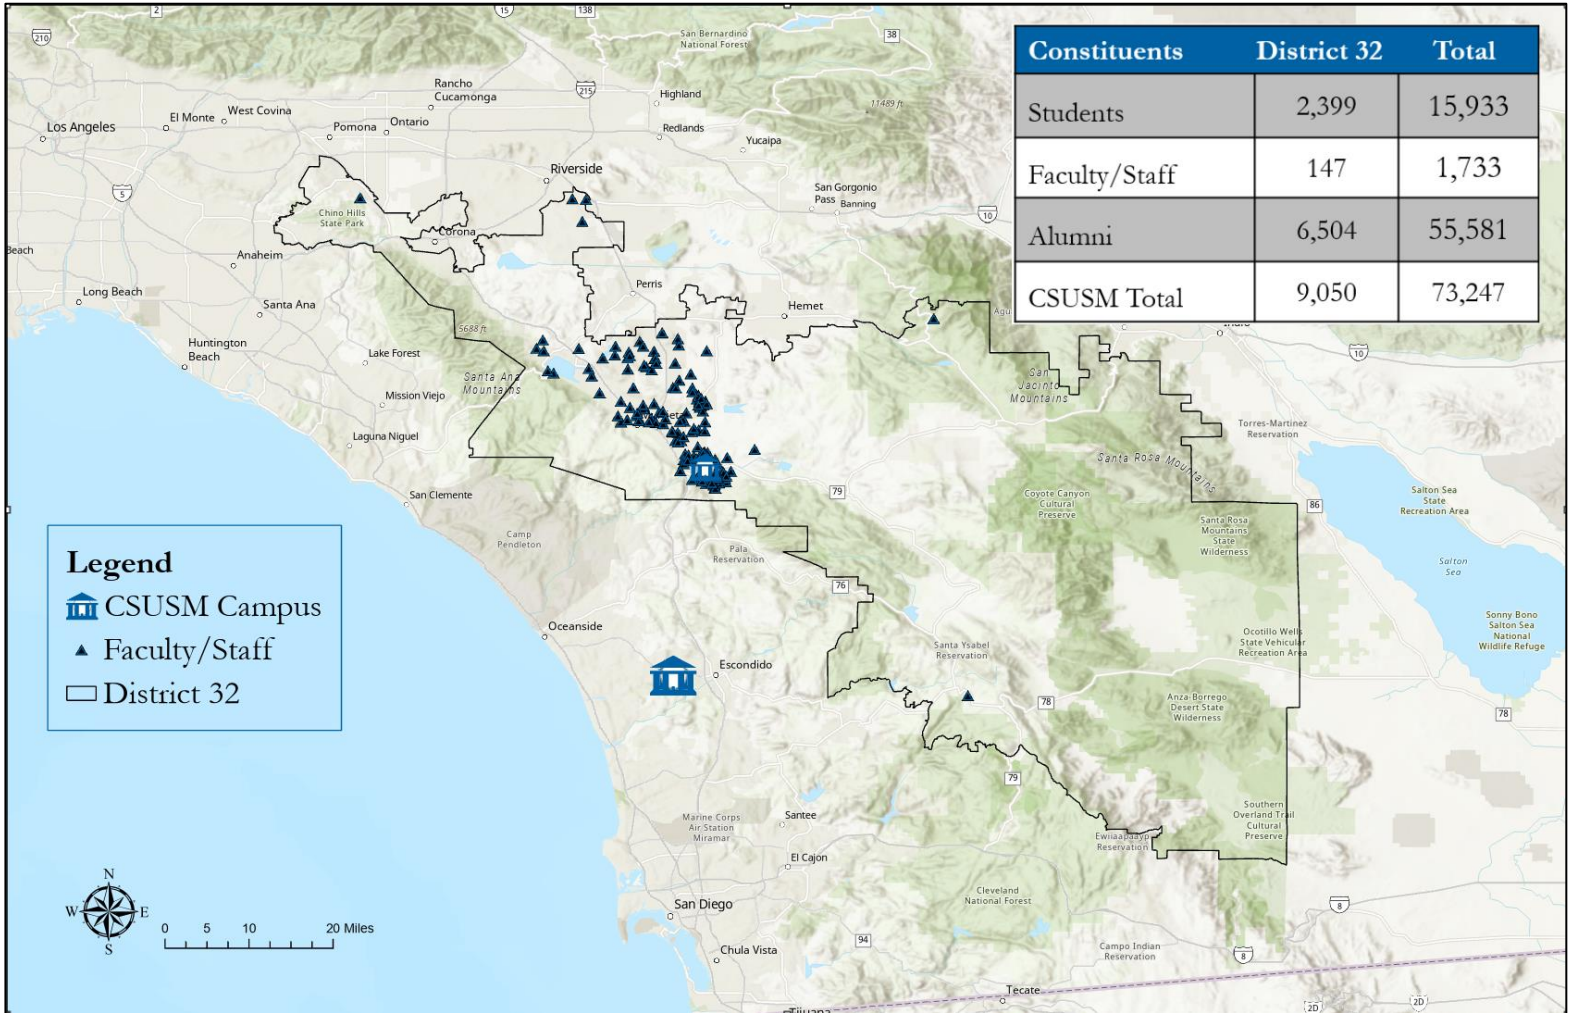

California Senate District 32

Senator Kelly Seyarto

Map Data sources California State Parks, ESRI, Garmin, Bureau of Land Management, CSUSM Office of Institutional Affairs. Coordinate System WGS 1984 Web Auxiliary System Sphere. Cartography by Michelle Kinzel, CSUSM GIS Specialist, Dec 2023.

California Senate District 32

Senator Kelly Seyarto

Constituents	District 32	Total
Students	2,399	15,933
Faculty/Staff	147	1,733
Alumni	6,504	55,581
CSUSM Total	9,050	73,247

Map Data sources California State Parks, ESRI, Garmin, Bureau of Land Management, CSUSM Office of Institutional Affairs.
 Coordinate System WGS 1984 Web Auxiliary System Sphere. Cartography by Michelle Kinzel, CSUSM GIS Specialist, Dec 2023. mkinzel@csusm.edu