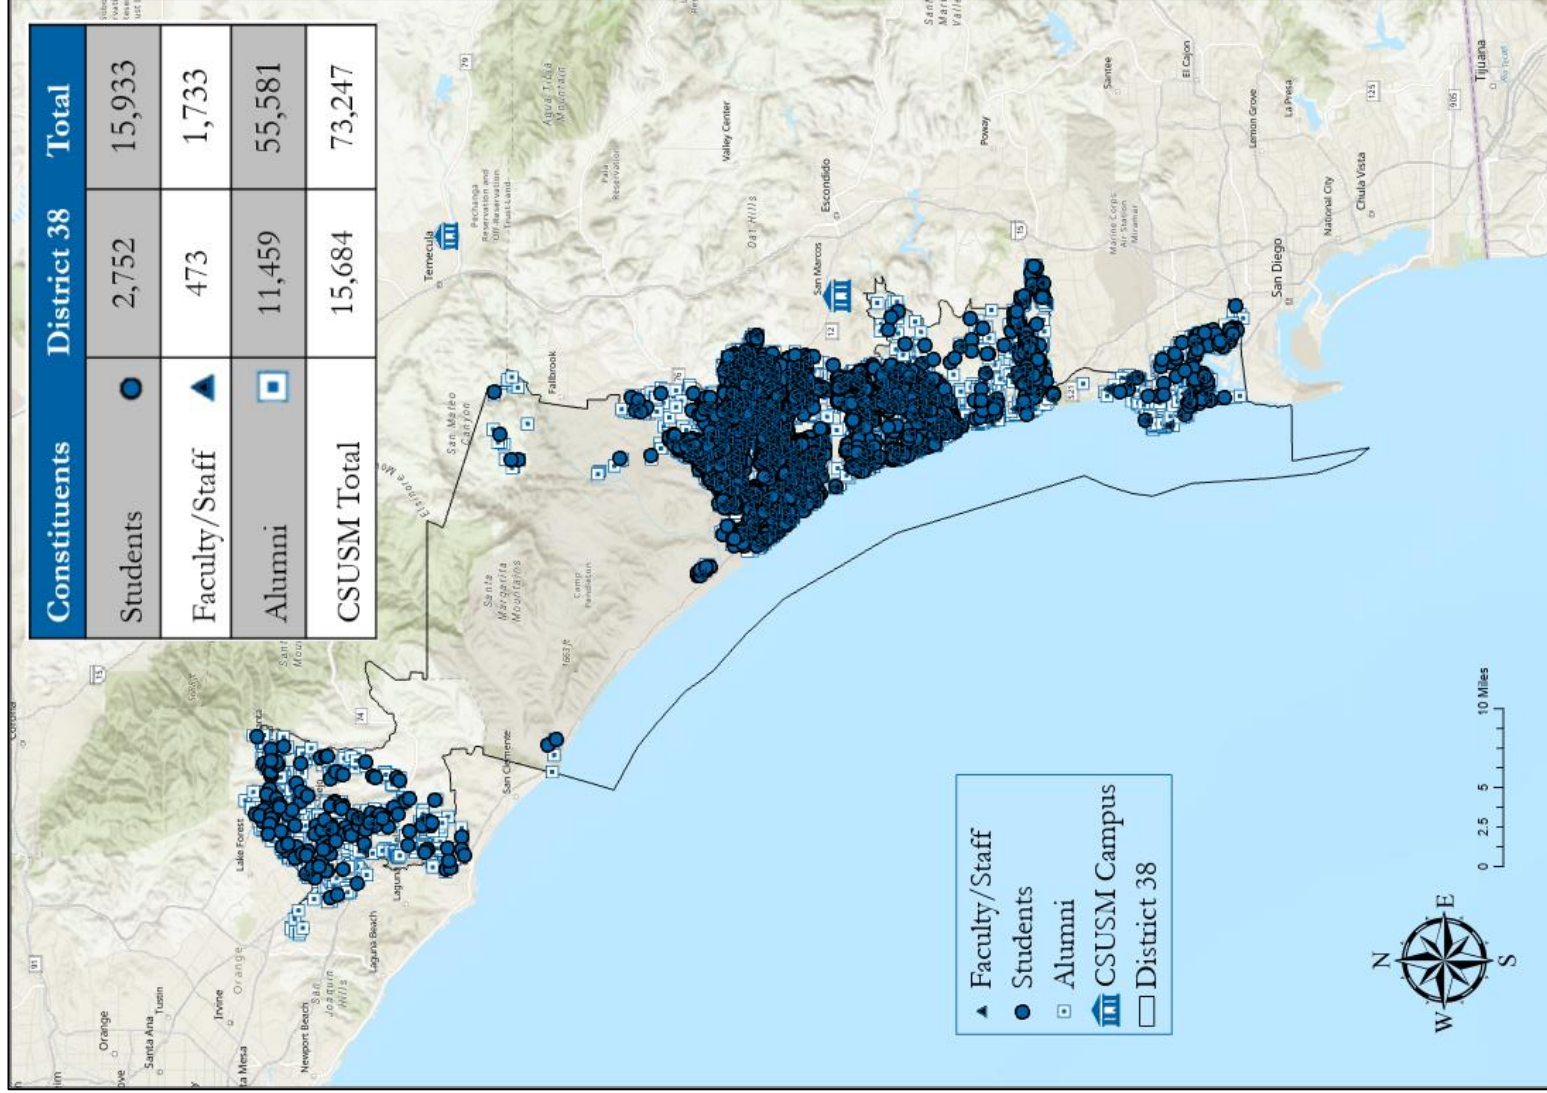

California State University  
SAN MARCOS

# California Senate District 38 Senator Catherine Blakespear

Map Data sources California State Parks, ESR, Garmin, Bureau of Land Management, CSUSM Office of Institutional Affairs. Coordinate System WGS 1984 Web Auxiliary System Sphere. Cartography by Michelle Kinzel, CSUSM GIS Specialist, Dec 2023.

# California Senate District 38

## Senator Catherine Blakespear

Constituents		District 38	Total
Students	●	2,752	15,933
Faculty/Staff	▲	473	1,733
Alumni	◻	11,459	55,581
CSUSM Total		15,684	73,247

Map Data sources California State Parks, ESRI, Garmin, Bureau of Land Management, CSUSM Office of Institutional Affairs.  
 Coordinate System WGS 1984 Web Auxiliary System Sphere. Cartography by Michelle Kinzel, CSUSM GIS Specialist, Dec 2023. [mkinzel@csusm.edu](mailto:mkinzel@csusm.edu)