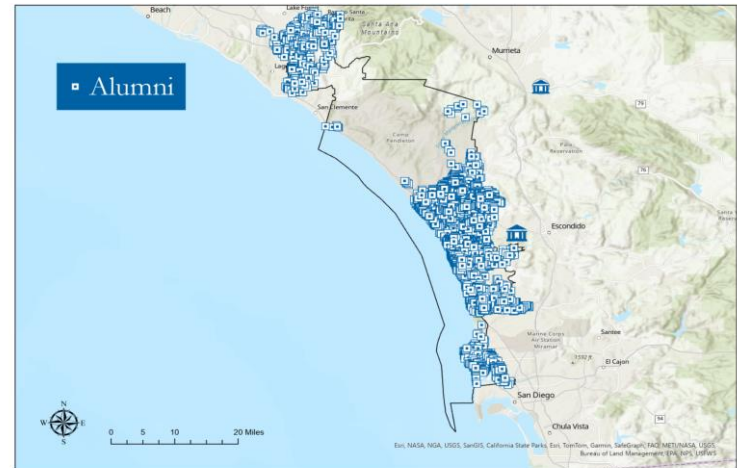

# California Senate District 38 Senator Catherine Blakespear

Map Data sources California State Parks, ESR, Garmin, Bureau of Land Management, CSUSM Office of Institutional Affairs. Coordinate System WGS 1984 Web Auxiliary System Sphere. Cartography by Michelle Kinzel, CSUSM GIS Specialist, Dec 2023.

# California Senate District 38

## Senator Catherine Blakespear

Constituents		District 38	Total
Students	●	2,752	15,933
Faculty/Staff	▲	473	1,733
Alumni	◻	11,459	55,581
CSUSM Total		15,684	73,247

Map Data sources California State Parks, ESRI, Garmin, Bureau of Land Management, CSUSM Office of Institutional Affairs.  
 Coordinate System WGS 1984 Web Auxiliary System Sphere. Cartography by Michelle Kinzel, CSUSM GIS Specialist, Dec 2023. [mkinzel@csusm.edu](mailto:mkinzel@csusm.edu)