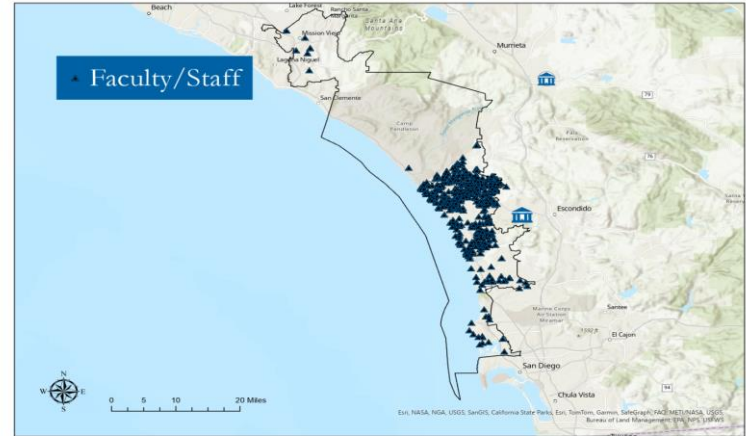

California Senate District 38

Senator Catherine Blakespear

Constituents		District 38	Total
Students	●	2,752	15,933
Faculty/Staff	▲	473	1,733
Alumni	◻	11,459	55,581
CSUSM Total		15,684	73,247

Map Data sources California State Parks, ESRI, Garmin, Bureau of Land Management, CSUSM Office of Institutional Affairs.
Coordinate System WGS 1984 Web Auxiliary System Sphere. Cartography by Michelle Kinzel, CSUSM GIS Specialist, Dec 2023. mkinzel@csusm.edu