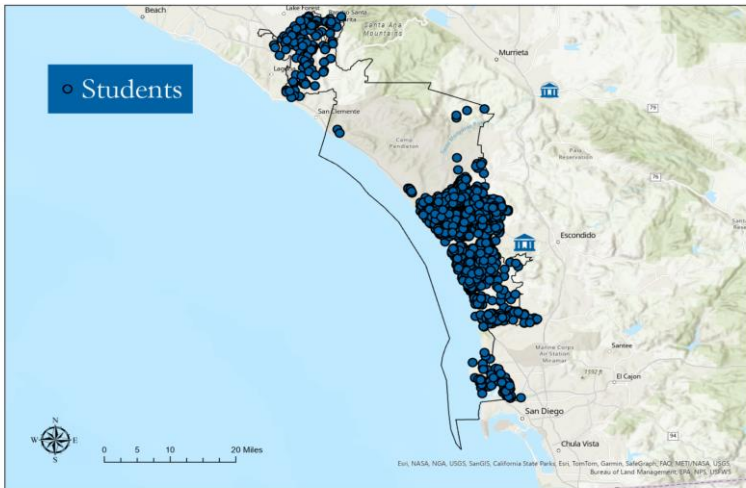

# California Senate District 38 Senator Catherine Blakespear

Map Data sources California State Parks, ESR, Garmin, Bureau of Land Management, CSUSM Office of Institutional Affairs. Coordinate System WGS 1984 Web Auxiliary System Sphere. Cartography by Michelle Kinzel, CSUSM GIS Specialist, Dec 2023.

# California Senate District 38

## Senator Catherine Blakespear

Constituents		District 38	Total
Students	●	2,752	15,933
Faculty/Staff	▲	473	1,733
Alumni	◻	11,459	55,581
CSUSM Total		15,684	73,247

Map Data sources California State Parks, ESRI, Garmin, Bureau of Land Management, CSUSM Office of Institutional Affairs.  
 Coordinate System WGS 1984 Web Auxiliary System Sphere. Cartography by Michelle Kinzel, CSUSM GIS Specialist, Dec 2023. [mkinzel@csusm.edu](mailto:mkinzel@csusm.edu)