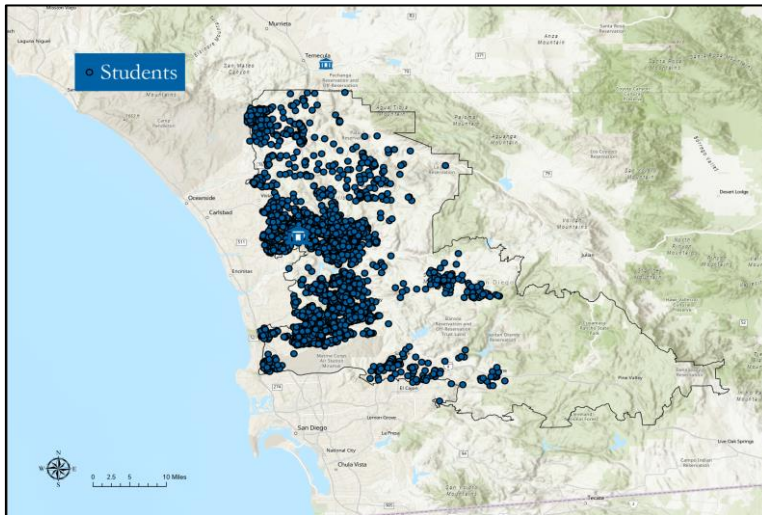

## Senate Minority Leader Brian Jones

Map Data sources California State Parks, ESRI, Garmin, Bureau of Land Management, CSUSM Office of Institutional Affairs. Coordinate System WGS 1984 Web Auxiliary System Sphere. Cartography by Michelle Kinzel, CSUSM GIS Specialist, Dec 2023.

# California Senate District 40

## Senate Minority Leader Brian Jones

Constituents		District 40	Total
Students	●	4,802	15,933
Faculty/Staff	▲	833	1,733
Alumni	□	15,674	55,581
CSUSM Total		21,309	73,247

Map Data sources California State Parks, ESRI, Garmin, Bureau of Land Management, CSUSM Office of Institutional Affairs.  
 Coordinate System WGS 1984 Web Auxiliary System Sphere. Cartography by Michelle Kinzel, CSUSM GIS Specialist, Dec 2023. [mkinzel@csusm.edu](mailto:mkinzel@csusm.edu)