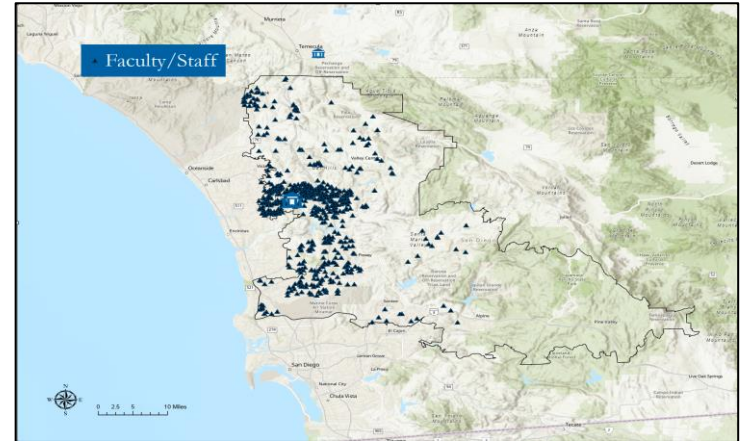

California Senate District 40

Senate Minority Leader Brian Jones

Constituents		District 40	Total
Students	●	4,802	15,933
Faculty/Staff	▲	833	1,733
Alumni	□	15,674	55,581
CSUSM Total		21,309	73,247

Map Data sources California State Parks, ESRI, Garmin, Bureau of Land Management, CSUSM Office of Institutional Affairs.
Coordinate System WGS 1984 Web Auxiliary System Sphere. Cartography by Michelle Kinzel, CSUSM GIS Specialist, Dec 2023. mkinzel@csusm.edu