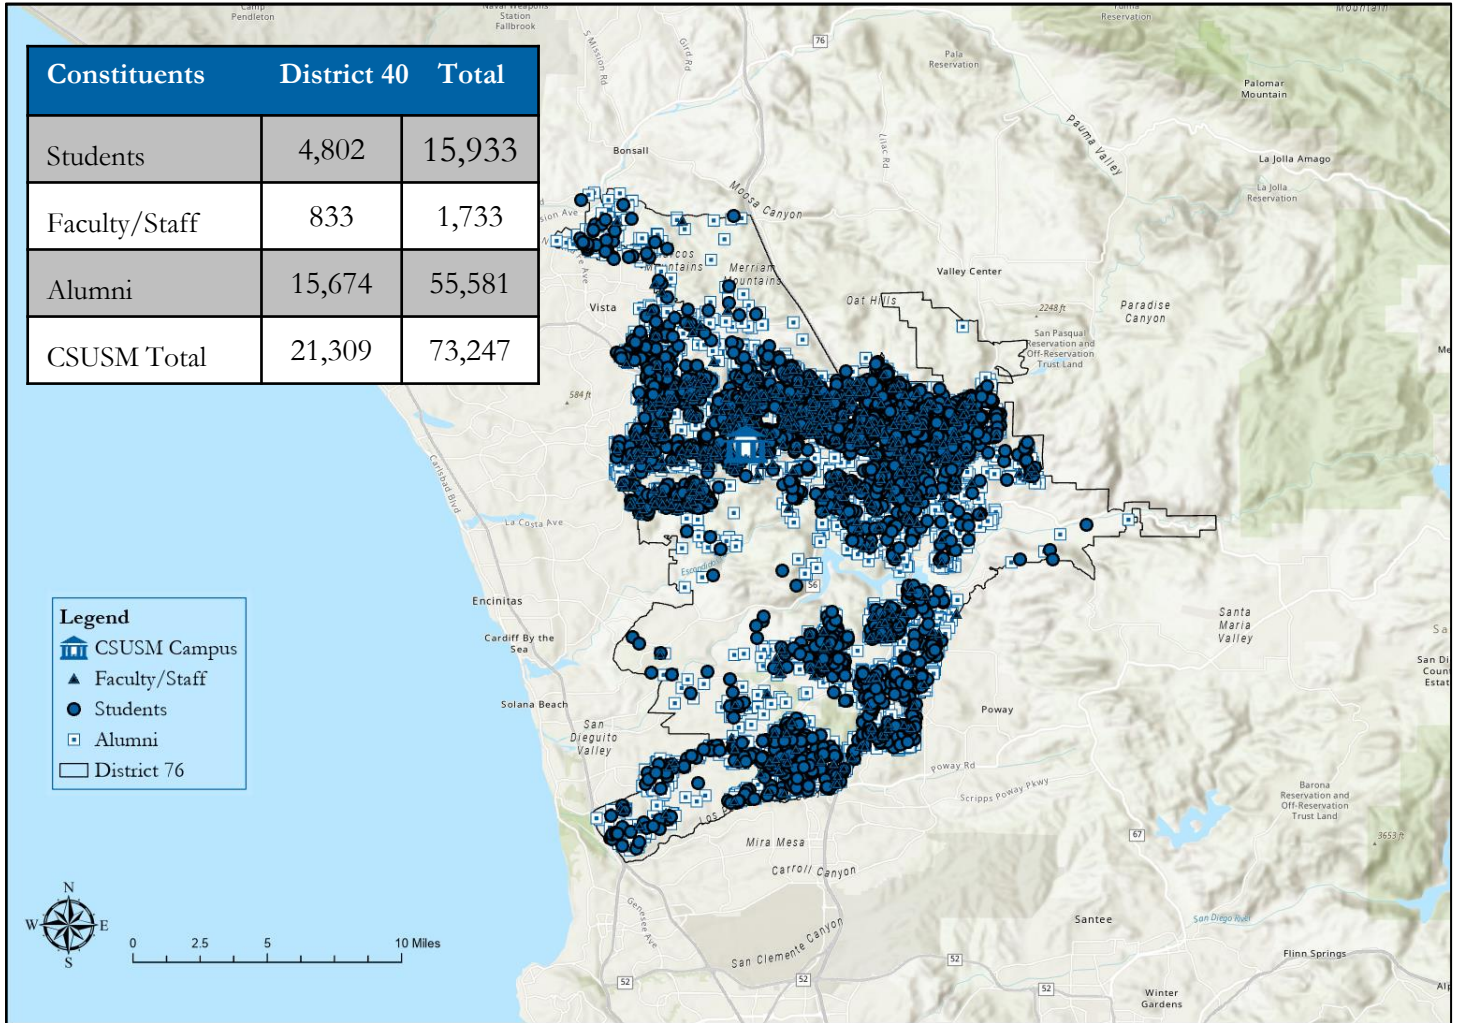

# Senate District 40

## Senate Minority Leader Brian Jones

Map Data sources California State Parks, ESRI, Garmin, Bureau of Land Management, CSUSM Office of Institutional Affairs. Coordinate System WGS 1984 Web Auxiliary System Sphere. Cartography by Michelle Kinzel, CSUSM GIS Specialist, Dec 2023.

# California Senate District 40

## Senate Minority Leader Brian Jones

Constituents		District 40	Total
Students	●	4,802	15,933
Faculty/Staff	▲	833	1,733
Alumni	□	15,674	55,581
CSUSM Total		21,309	73,247

Map Data sources California State Parks, ESRI, Garmin, Bureau of Land Management, CSUSM Office of Institutional Affairs.  
 Coordinate System WGS 1984 Web Auxiliary System Sphere. Cartography by Michelle Kinzel, CSUSM GIS Specialist, Dec 2023. [mkinzel@csusm.edu](mailto:mkinzel@csusm.edu)