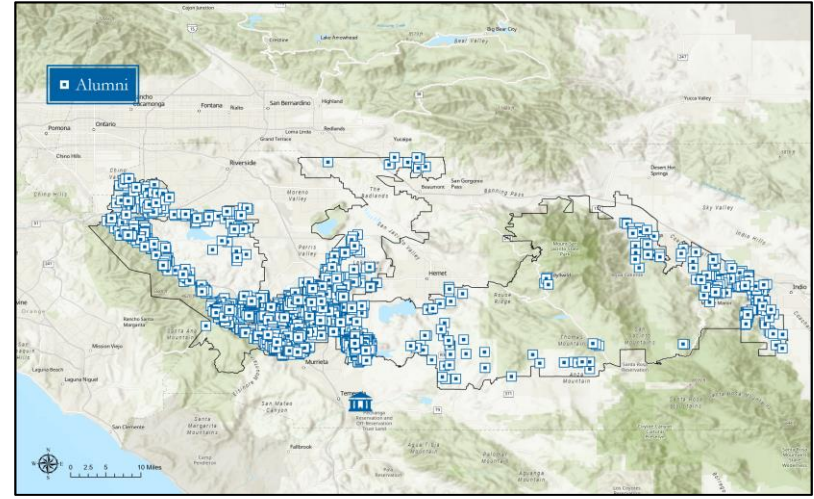

U.S. Congress District 41

Congressman Ken Calvert

Map Data sources California State Parks, ESRI, Garmin, Bureau of Land Management, CSUSM Office of Institutional Affairs.
Coordinate System WGS 1984 Web Auxiliary System Sphere. Cartography by Michelle Kinzel, CSUSM GIS Specialist, Dec 2023.

U.S. Congress District 41

Congressman Ken Calvert

Constituents	District 41	Total
Students	1,181	15,933
Faculty/Staff	56	1,733
Alumni	2,666	55,581
CSUSM Total	3,903	73,247

Map Data sources California State Parks, ESRI, Garmin, Bureau of Land Management, CSUSM Office of Institutional Affairs.

Coordinate System WGS 1984 Web Auxiliary System Sphere. Cartography by Michelle Kinzel, CSUSM GIS Specialist, Dec 2023. mkinzel@csusm.edu