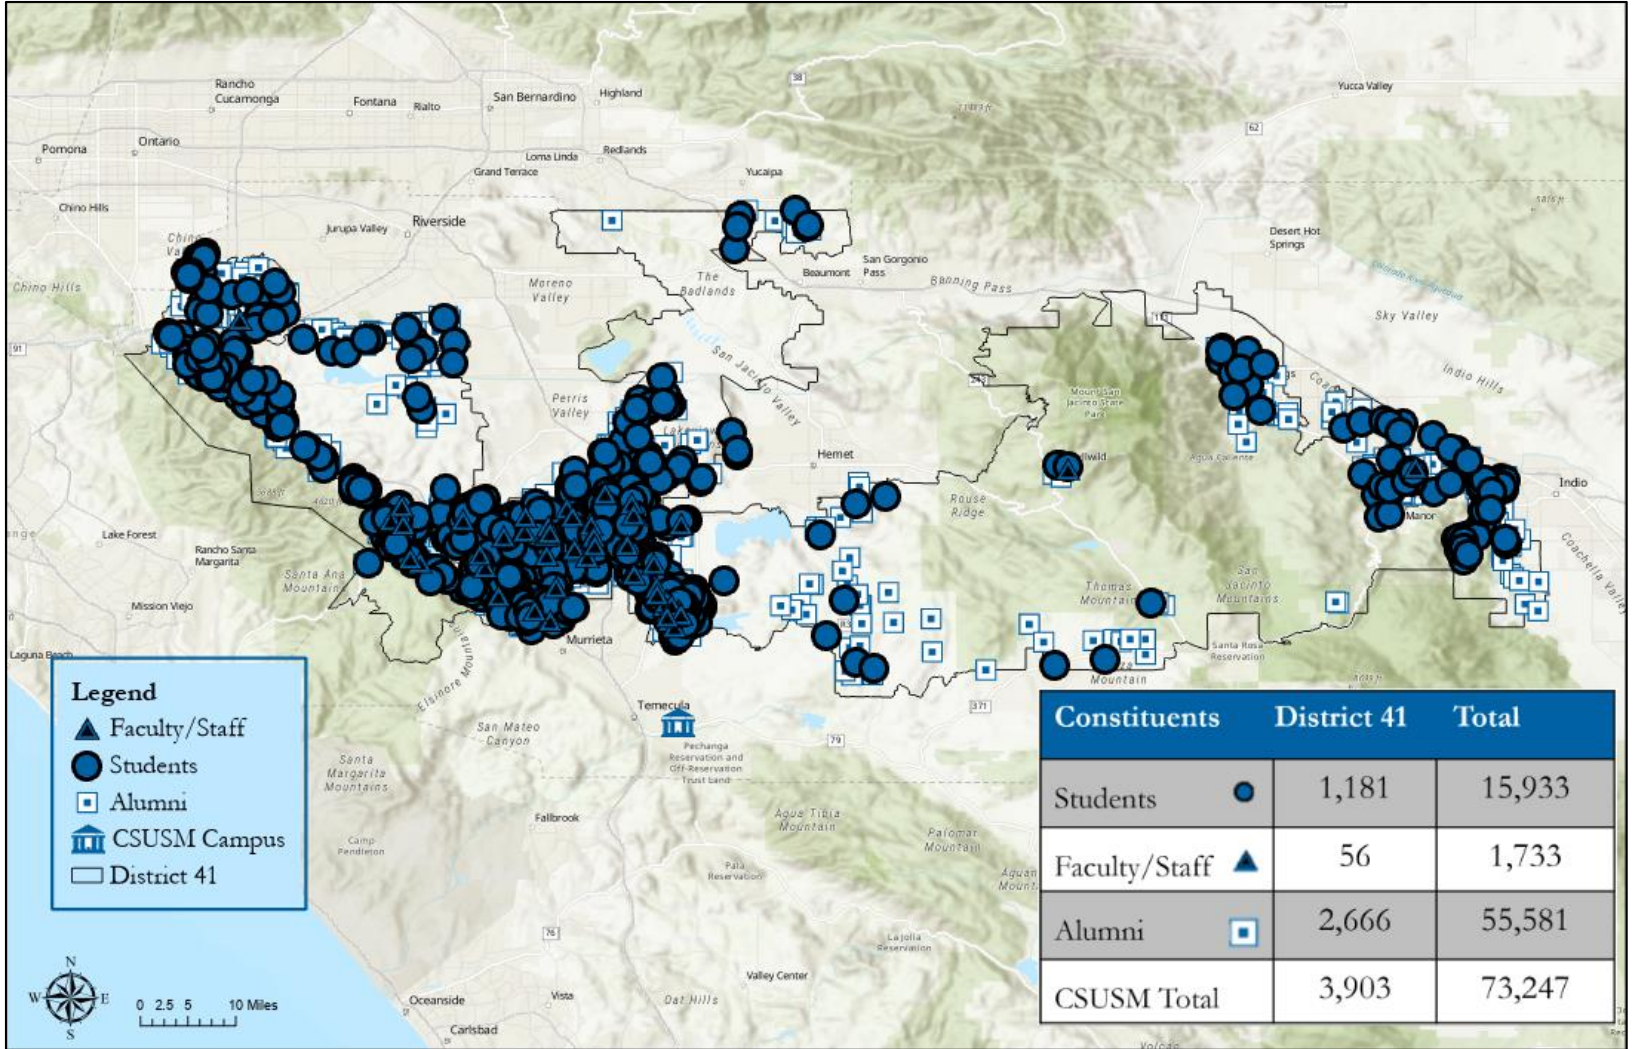

U.S. Congress District 41

Congressman Ken Calvert

Map Data sources California State Parks, ESRI, Garmin, Bureau of Land Management, CSUSM Office of Institutional Affairs.
Coordinate System WGS 1984 Web Auxiliary System Sphere. Cartography by Michelle Kinzel, CSUSM GIS Specialist, Dec 2023.

U.S. Congress District 41

Congressman Ken Calvert

Constituents	District 41	Total
Students	1,181	15,933
Faculty/Staff	56	1,733
Alumni	2,666	55,581
CSUSM Total	3,903	73,247

Map Data sources California State Parks, ESRI, Garmin, Bureau of Land Management, CSUSM Office of Institutional Affairs.

Coordinate System WGS 1984 Web Auxiliary System Sphere. Cartography by Michelle Kinzel, CSUSM GIS Specialist, Dec 2023. mkinzel@csusm.edu