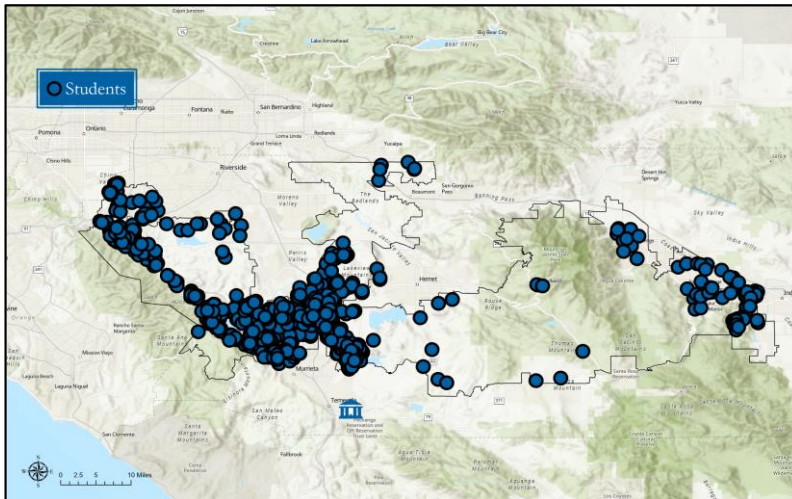

U.S. Congress District 41

Congressman Ken Calvert

Map Data sources California State Parks, ESRI, Garmin, Bureau of Land Management, CSUSM Office of Institutional Affairs.
Coordinate System WGS 1984 Web Auxiliary System Sphere. Cartography by Michelle Kinzel, CSUSM GIS Specialist, Dec 2023.

U.S. Congress District 41

Congressman Ken Calvert

Constituents	District 41	Total
Students	1,181	15,933
Faculty/Staff	56	1,733
Alumni	2,666	55,581
CSUSM Total	3,903	73,247

Map Data sources California State Parks, ESRI, Garmin, Bureau of Land Management, CSUSM Office of Institutional Affairs.

Coordinate System WGS 1984 Web Auxiliary System Sphere. Cartography by Michelle Kinzel, CSUSM GIS Specialist, Dec 2023. mkinzel@csusm.edu