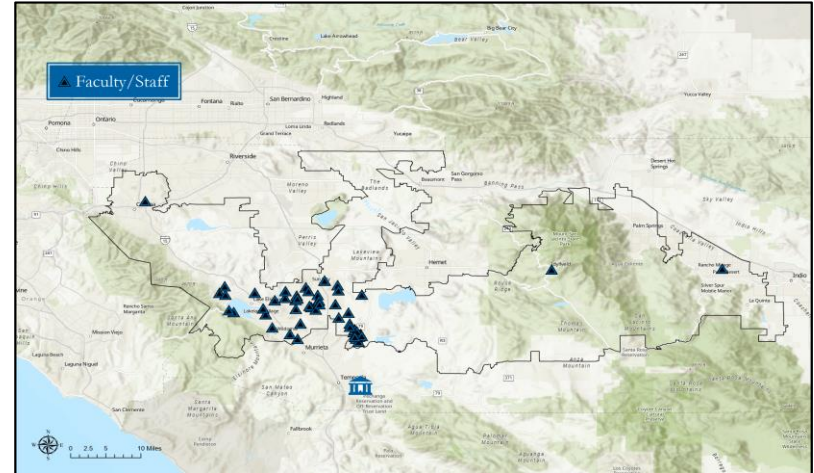

U.S. Congress District 41

Congressman Ken Calvert

Map Data sources California State Parks, ESRI, Garmin, Bureau of Land Management, CSUSM Office of Institutional Affairs.
Coordinate System WGS 1984 Web Auxiliary System Sphere. Cartography by Michelle Kinzel, CSUSM GIS Specialist, Dec 2023.

U.S. Congress District 41

Congressman Ken Calvert

Constituents	District 41	Total
Students	1,181	15,933
Faculty/Staff	56	1,733
Alumni	2,666	55,581
CSUSM Total	3,903	73,247

Map Data sources California State Parks, ESRI, Garmin, Bureau of Land Management, CSUSM Office of Institutional Affairs.

Coordinate System WGS 1984 Web Auxiliary System Sphere. Cartography by Michelle Kinzel, CSUSM GIS Specialist, Dec 2023. mkinzel@csusm.edu