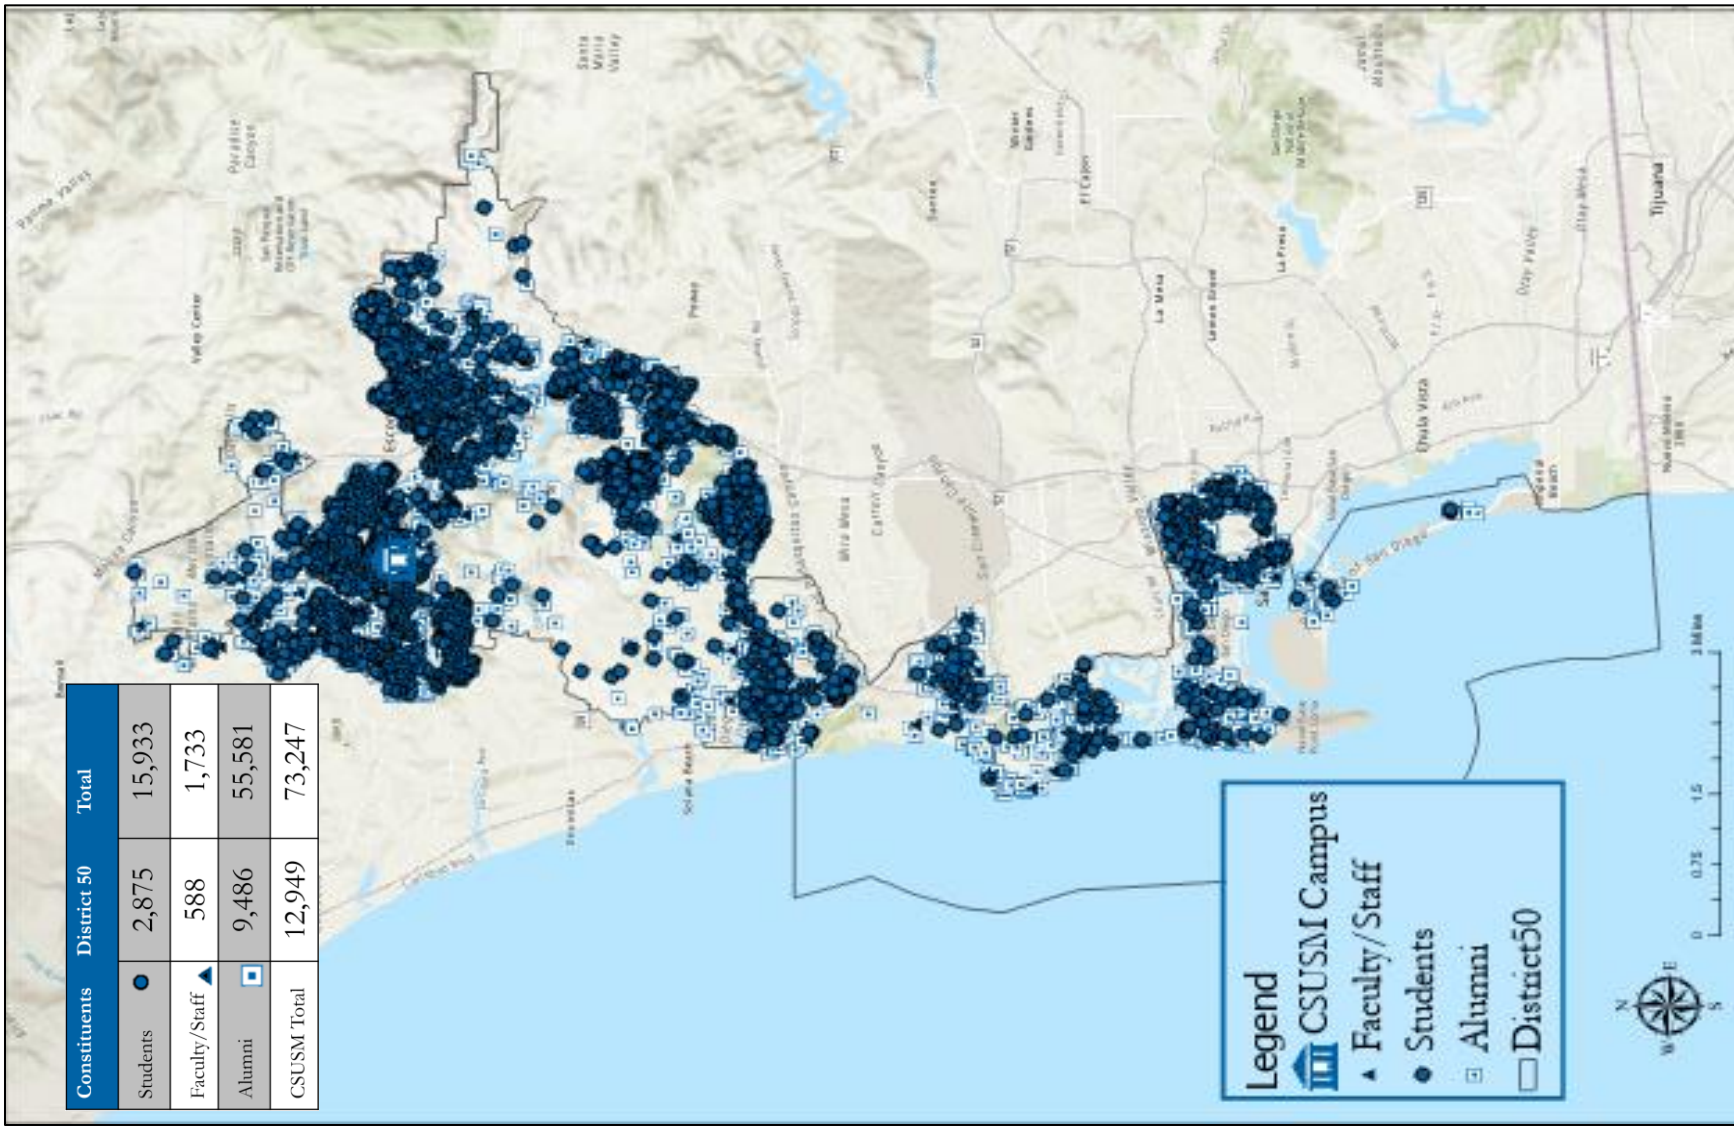

# U.S. Congress District 50

## Congressman Scott Peters

Map Data sources California State Parks, ESRI, Garmin, Bureau of Land Management, CSUSM Office of Institutional Affairs. Coordinate System WGS 1984 Web Auxiliary System Sphere. Cartography by Michelle Kinzel, CSUSM GIS Specialist, Dec 2023.