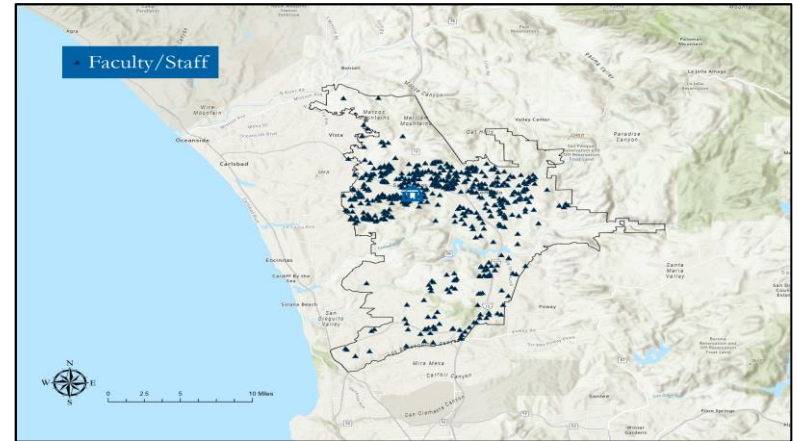

Assembly District 76

Assemblymember Brian Maienschein

Map Data sources California State Parks, ESRI, Garmin, Bureau of Land Management, CSUSM Office of Institutional Affairs. Coordinate System WGS 1984 Web Auxiliary System Sphere. Cartography by Michelle Kinzel, CSUSM GIS Specialist, Dec 2023.

Assembly District 76

Assemblymember Brian Maienschein

Constituents		District 76	Total
Students	●	3,563	15,933
Faculty/Staff	▲	632	1,733
Alumni	■	10,531	55,581
CSUSM Total		14,726	73,247

Map Data sources California State Parks, ESRI, Garmin, Bureau of Land Management, CSUSM Office of Institutional Affairs.