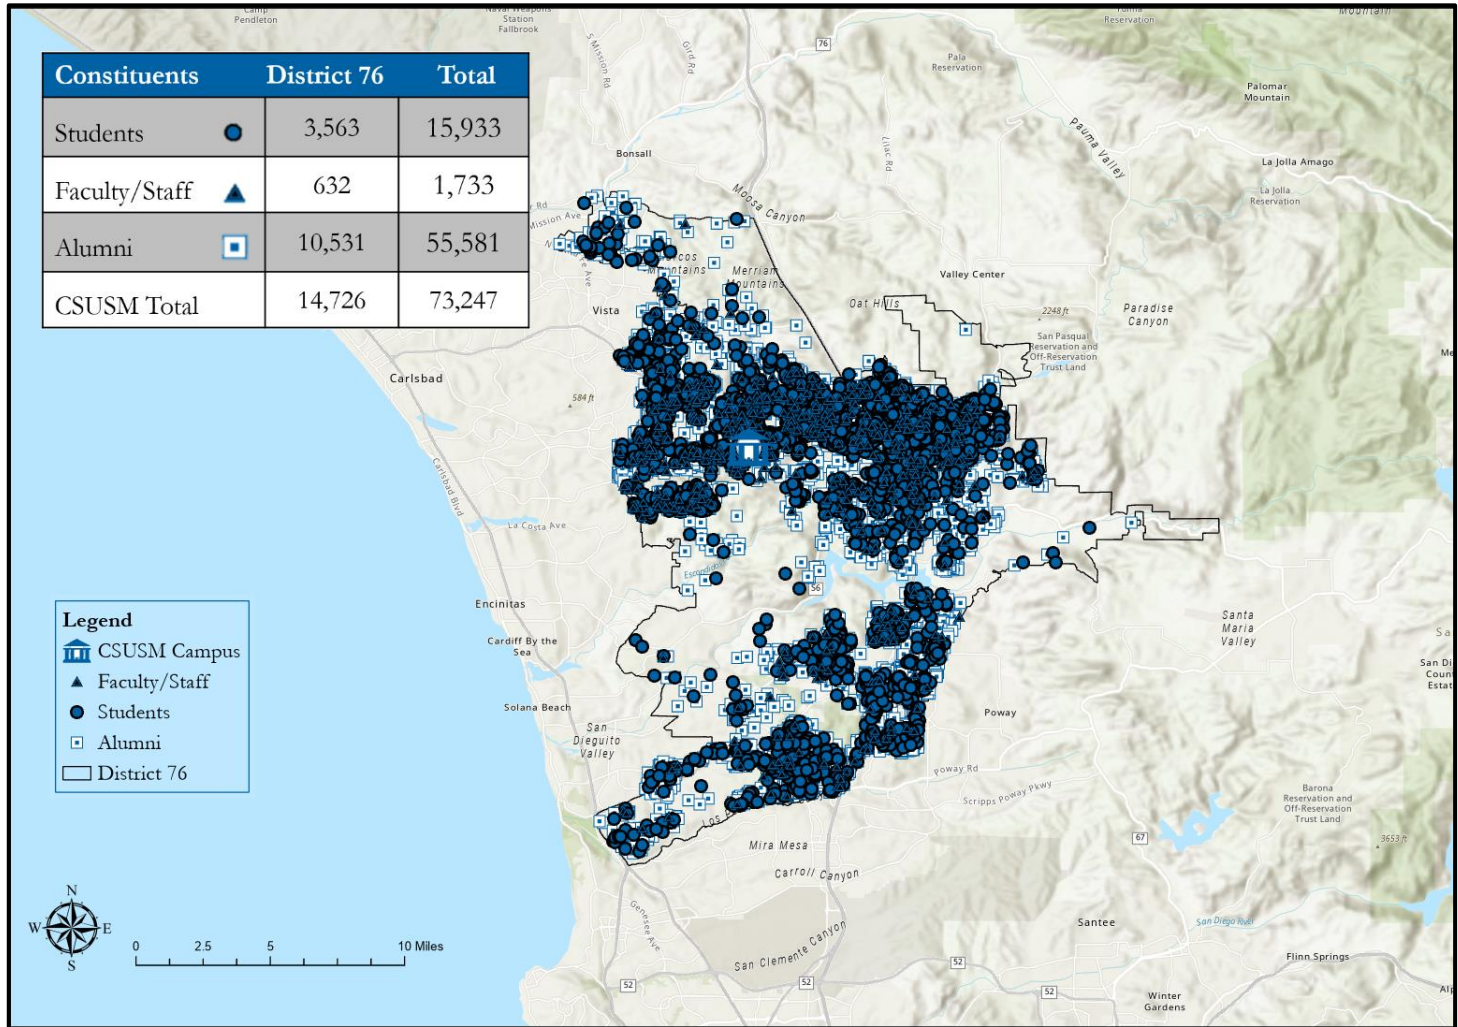

Assembly District 76

Assemblymember Brian Maienschein

Map Data sources California State Parks, ESRI, Garmin, Bureau of Land Management, CSUSM Office of Institutional Affairs. Coordinate System WGS 1984 Web Auxiliary System Sphere. Cartography by Michelle Kinzel, CSUSM GIS Specialist, Dec 2023.

Assembly District 76

Assemblymember Brian Maienschein

Constituents		District 76	Total
Students	●	3,563	15,933
Faculty/Staff	▲	632	1,733
Alumni	■	10,531	55,581
CSUSM Total		14,726	73,247

Map Data sources California State Parks, ESRI, Garmin, Bureau of Land Management, CSUSM Office of Institutional Affairs.

Coordinate System WGS 1984 Web Auxiliary System Sphere. Cartography by Michelle Kinzel, CSUSM GIS Specialist, Dec 2023. mkinzel@csusm.edu