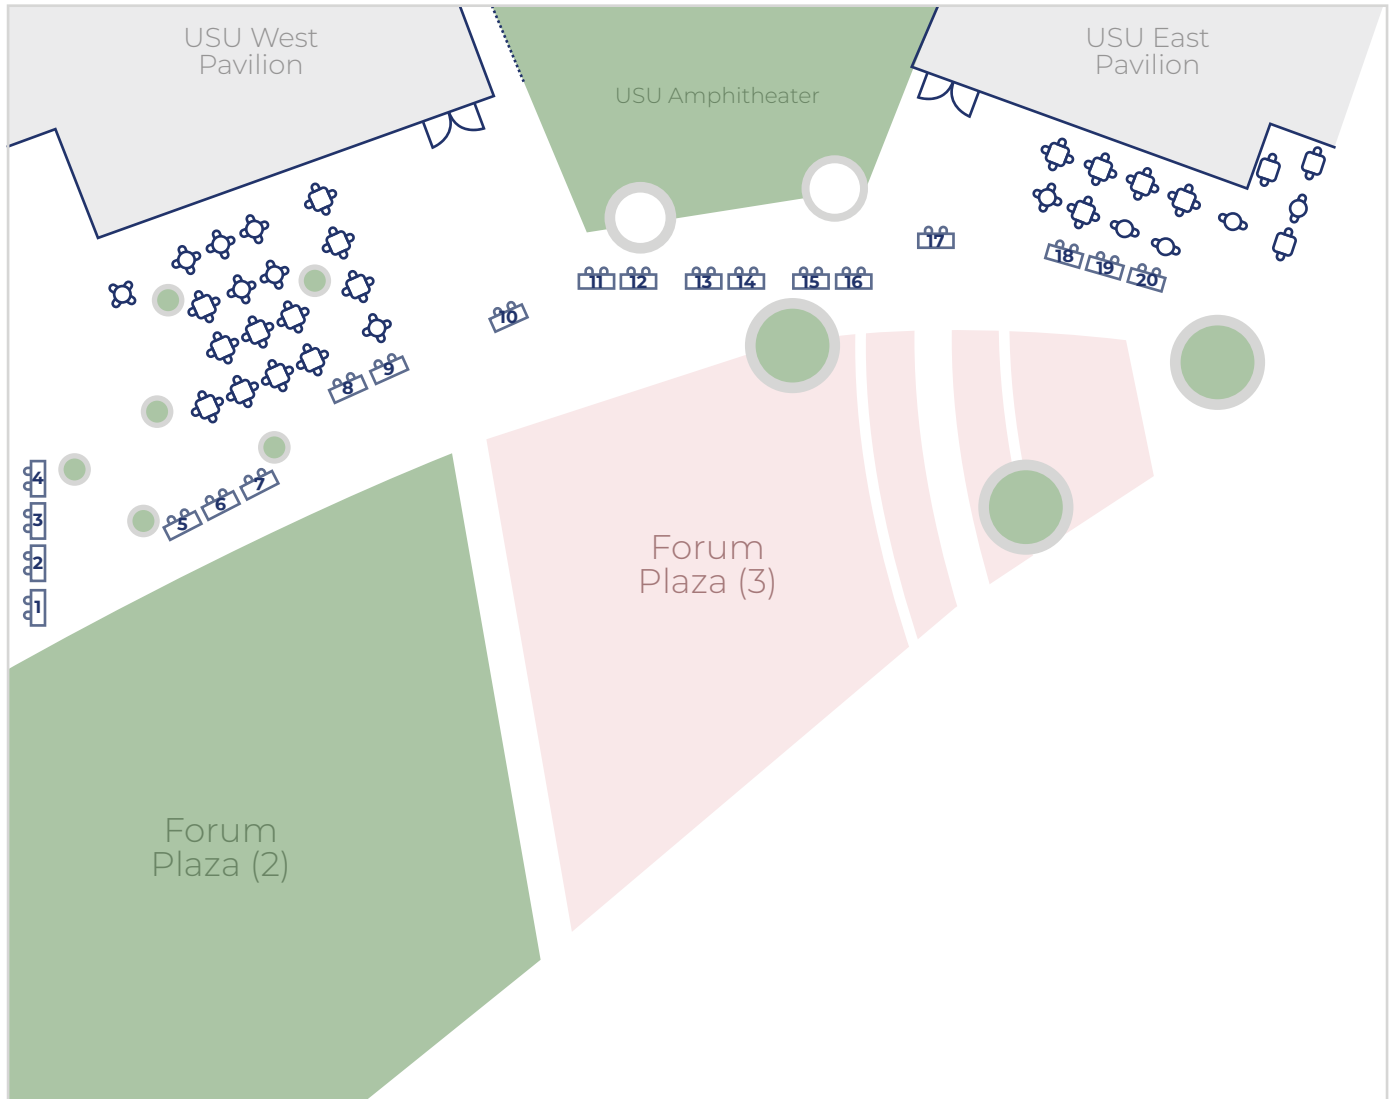

USU ARCADE

STANDARD LAYOUT

Contents

02 USU Arcade

02 USU Arcade Standard Layout

CSUSM

USU Arcade Standard Layout

EQUIPMENT LIST

[40] Outdoor Chairs

[20] 6' X 30" Rectangle Tables

Please note: Each Arcade space can accommodate one (6ft) table and two chairs. Please refer to the Events and Conference Services (ECS) and/or USU resources rates.

California State University San Marcos